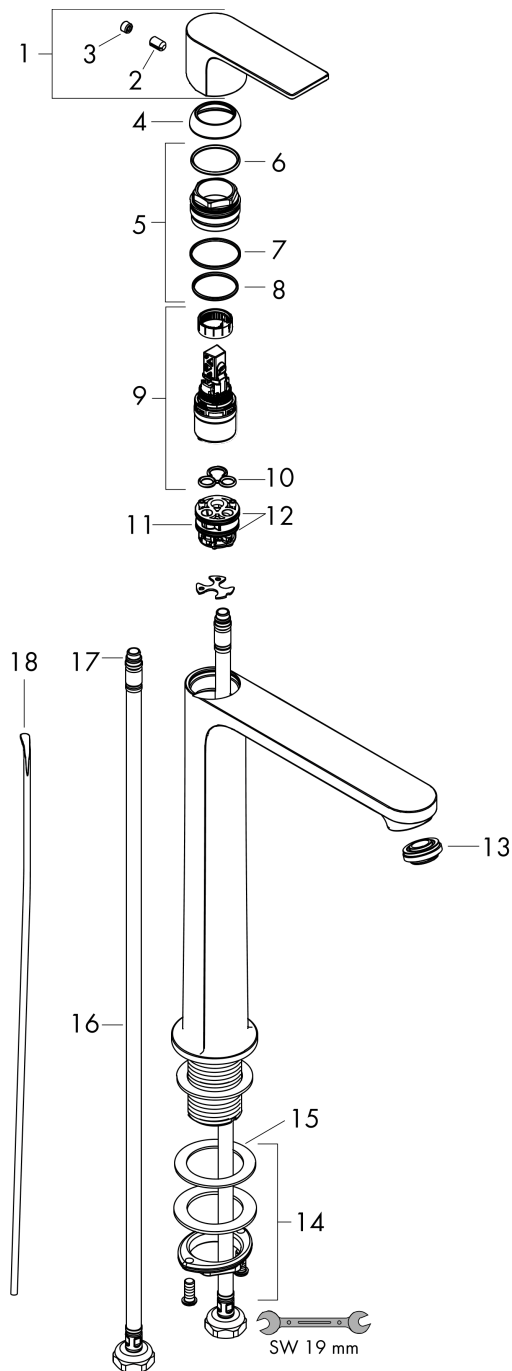

Surface: **Matt Black** Article Number: **72581670**

**Exploded Drawing**

Year of production: >06/22

### Spare part list

Year of production: >06/22

| Pos. | Description                         | Article Number | Price    | PU |
|------|-------------------------------------|----------------|----------|----|
| 1    | handle                              | 94643670       | € 68,78  | 1  |
| 2    | hollow set screw M6x10 DIN 916      | 96029000       | € 3,33   | 1  |
| 3    | screw cover                         | 95704610       | € 5,00   | 1  |
| 4    | flange                              | 98863670       | € 68,78  | 1  |
| 5    | nut                                 | 98864000       | € 36,89  | 1  |
| 6    | O-ring 24x2                         | 98388000       | € 3,33   | 1  |
| 7    | O-ring 27x1,5                       | 92527000       | € 11,66  | 1  |
| 8    | O-ring 25x1,5                       | 98146000       | € 3,33   | 1  |
| 9    | cartridge, assy                     | 95973001       | € 72,47  | 1  |
| 10   | seal                                | 98865000       | € 28,92  | 1  |
| 11   | adapter for cartridge               | 98866000       | € 28,92  | 1  |
| 12   | O-ring 23x2                         | 98398000       | € 3,33   | 1  |
| 13   | aerator M24x1 (5 l/min)             | 94364000       | € 8,69   | 1  |
| 14   | fixing set (Ø 32)                   | 13961000       | € 22,97  | 1  |
| 15   | lever collar                        | 97548000       | € 3,33   | 1  |
| 16   | connection hose 600 mm M8x0,75 G3/8 | 96556000       | € 22,97  | 1  |
| 17   | O-ring 6,6x1,6                      | 93019000       | € 3,33   | 1  |
| 18   | pull rod                            | 96657670       | € 17,49  | 1  |
| a    | pop up waste                        | 94139670       | € 154,82 | 1  |
| b    | fixation extension 35 mm            | 13898000       | € 72,47  | 1  |
| c    | lever arm 340mm (ball-Ø12mm)        | 96324000       | € 22,97  | 1  |